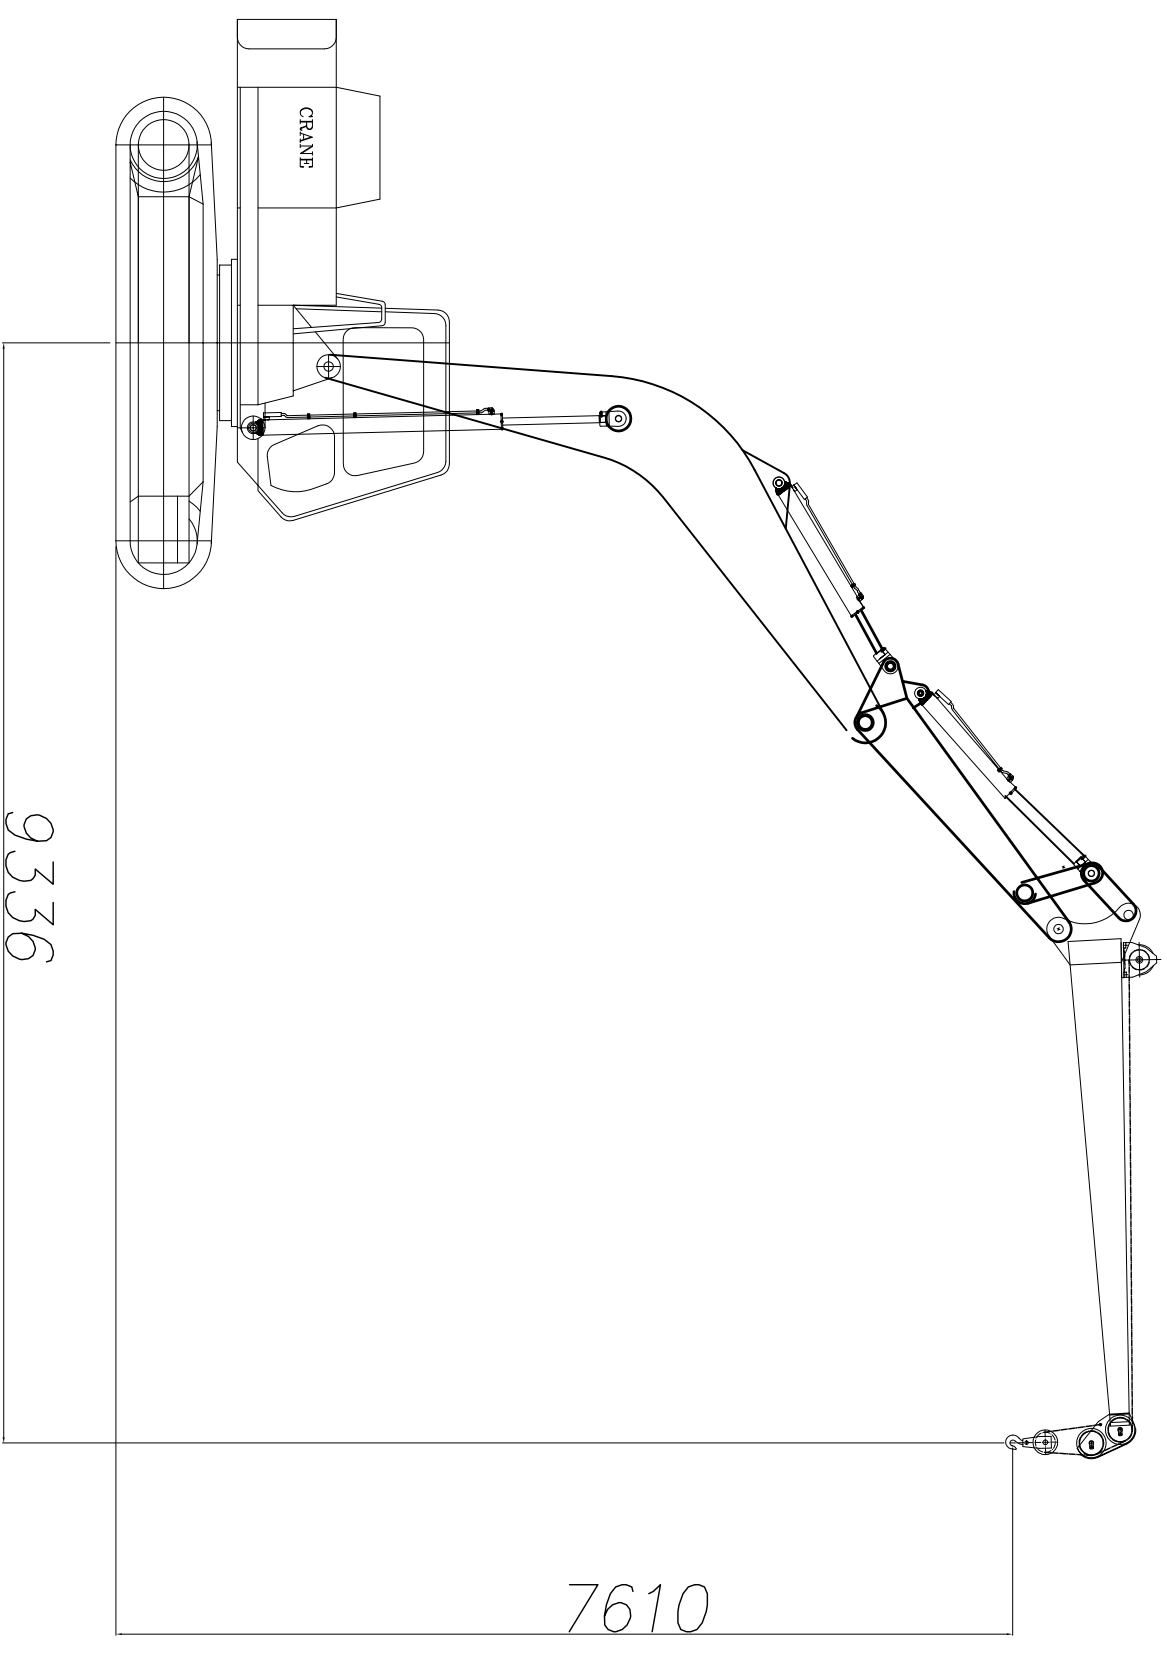

# JIB-Portata\Capacity 1800 daN

TES CAR srl  
Via Flaminia II, 18  
60027 OSIMO - AN - ITALY  
Tel: 0039.071.7231883  
0039.071.714372  
Fax: 0039.071.714416

This document was created with Win2PDF available at <http://www.daneprairie.com>.  
The unregistered version of Win2PDF is for evaluation or non-commercial use only.