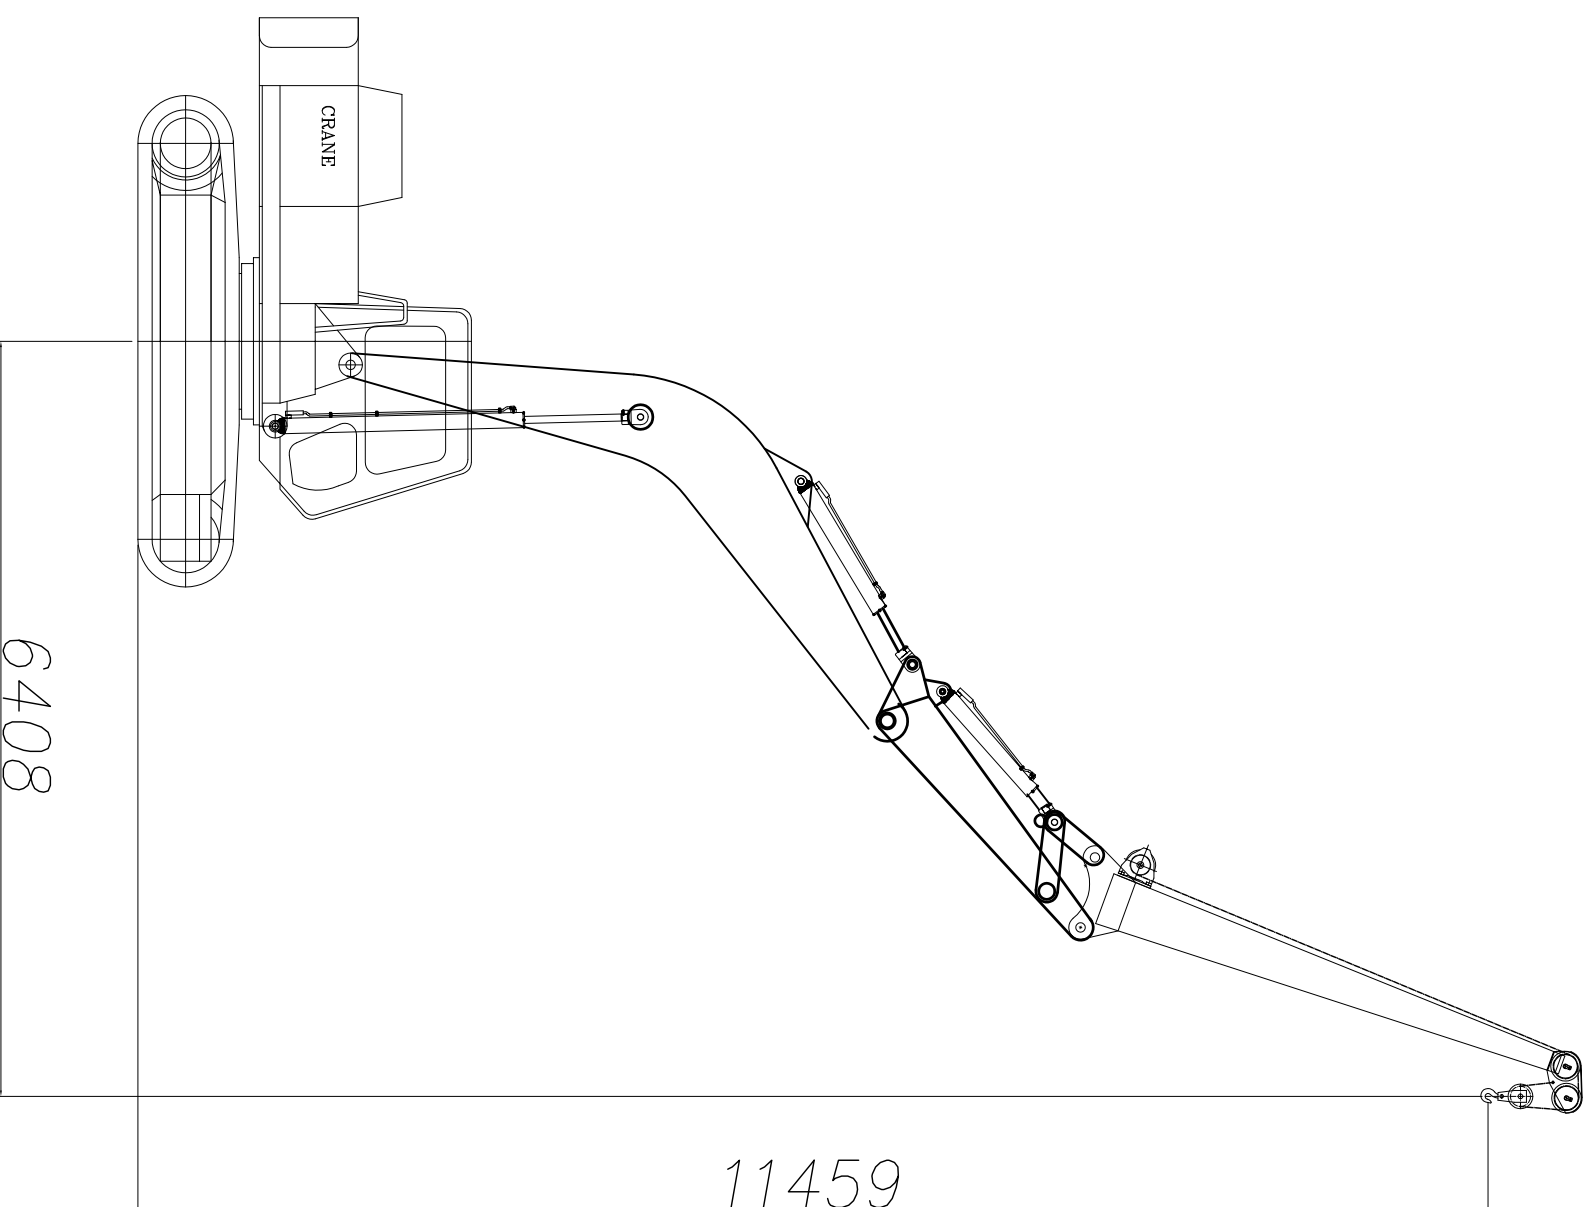

# JIB-Portata\Capacity 1800 daN

TES CAR srl  
Via Flaminia II, 18  
60027 OSIMO - AN - ITALY  
Tel: 0039.071.7231883  
0039.071.714372  
Fax: 0039.071.714416

This document was created with Win2PDF available at <http://www.daneprairie.com>.  
The unregistered version of Win2PDF is for evaluation or non-commercial use only.